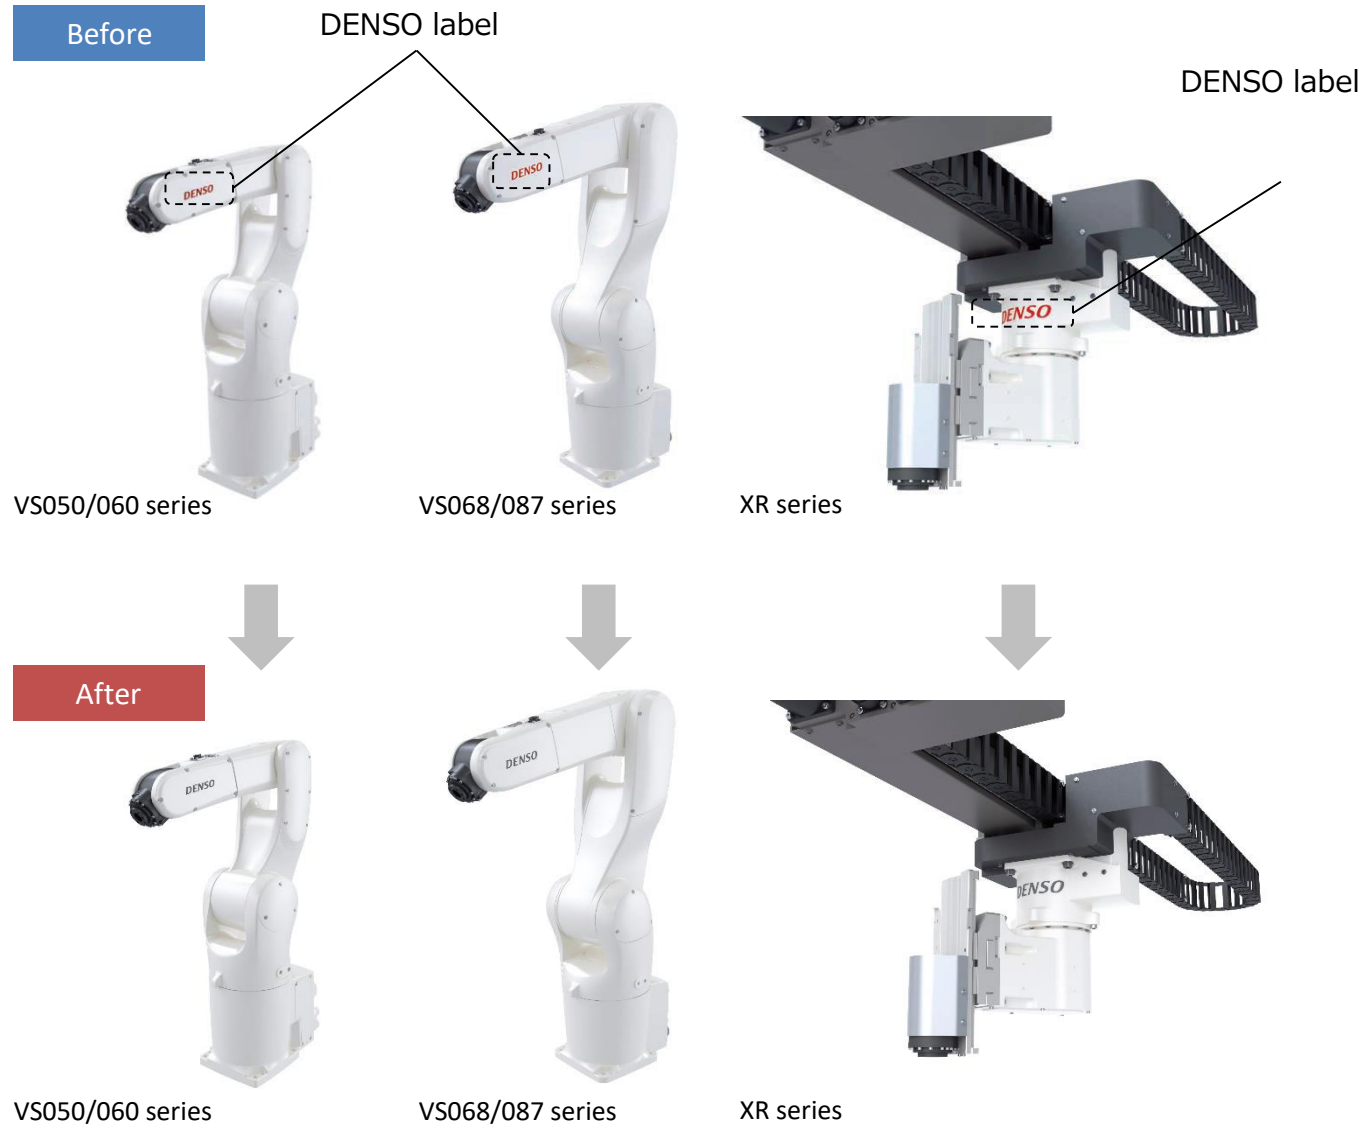

Change of DENSO label/base color

■ DENSO label change

<Model>

- VS050/060 series
- VS068/087 series
- XR series

<Changes>

- DENSO logo label color
Red→Silver

Change of DENSO label/base color

■ DENSO label, base color change

<Model>

- HM series
- VP series
- VM series

<Changes>

- DENSO logo label
Red→Silver
- Base color
Blue→White